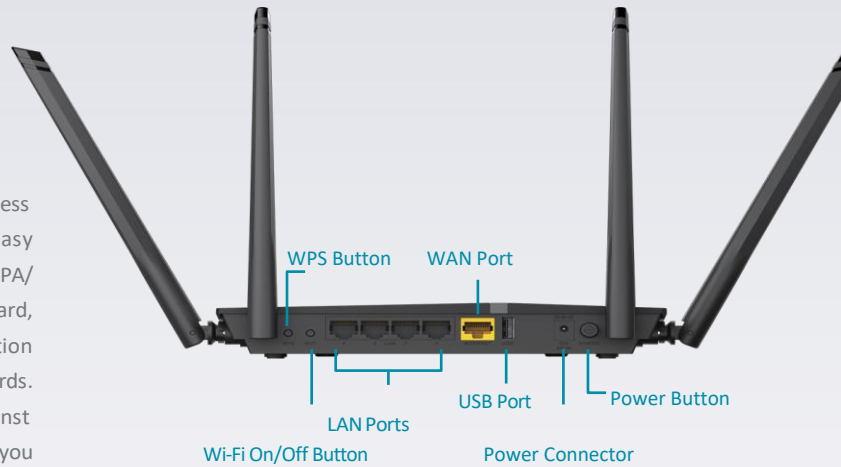

Easy to Set Up and Secure

Sharing your Internet connection doesn't have to be a complicated process - just open a web browser to access the setup wizard and follow the easy step-by-step instructions to get started. Configure, apply, and set up WPA/WPA2 wireless security in minutes with the wireless network setup wizard, or use Wi-Fi Protected Setup (WPS), which establishes a secure connection to new devices without the need to enter settings or create passwords. In addition, the built-in firewall requires no setup, protecting you against malicious attacks from the Internet, and access control features allow you to restrict access to your network giving you greater control over network users.

Technical Specifications		
General		
Device Interfaces	- IEEE 802.11 ac/n/g/b/a wireless LAN 10/100/1000 Gigabit Ethernet WAN port	- Four 10/100/1000 Gigabit Ethernet LAN ports - USB 2.0 port
LEDs	- Power - Internet - WLAN (2.4 GHz & 5 GHz)	- LAN (x4) - WPS - USB
Antenna Type	Four external antennas	
Data Signal Rate	2.4 GHz - Upto 300 Mbps¹	5 GHz - Upto 867 Mbps¹
Standards	- IEEE 802.11ac - IEEE 802.11n - IEEE 802.11g - IEEE 802.3ab	- IEEE 802.11b - IEEE 802.11a - IEEE 802.3u
Minimum Requirements	- Windows 10/8.1/8/7/Vista/XP SP3 or MAC OS X 10.6 or higher - Internet Explorer 9, Firefox 20.0, Chrome 25.0, Safari 5.1, or other Java-enabled browser	- Network interface card - Cable/DSL modem or other Internet Service Provider equipment with Ethernet port
Functionality		
Security	WPA & WPA2 (Wi-Fi Protected Access)	WPS (Wi-Fi Protected Setup)
Advanced Features	- Web setup wizard - QoS (Quality of Service) - DMZ (Demilitarized Zone)	- Firewall - Network Address Translation (NAT) - Guest zone - IPv6 ready
Physical		
Dimensions	202 x 132.2 x 28 mm (7.95 x 5.20 x 1.10 inches)	
Weight	360 g (12.7 ounces)	
Power Adaptor	Input: 100 to 240 V AC, 50/60 Hz	Output: 12 V, 1.5 A
Temperature	Operating: 0 to 40 °C (32 to 104 °F)	Storage: -20 to 65 °C (-4 to 149 °F)
Humidity	Operating: 10% to 90% non-condensing	Storage: 5% to 95% non-condensing
Certifications	- FCC - CE²	- RoHS - LVD