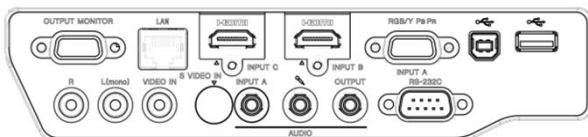

Dimensions (Front)

Unit: mm (inches)

Dimensions (Bottom)

Connector Panels

Optical		
Light Output / Color Light Output	4000 lumens (Lamp mode: High) 3200 lumens (Lamp mode: Standard) 2600 lumens (Lamp mode: Low)	
LCD Panels	0.64" x 3 BrightEra LCD Panel	
Panel Display Resolution	WUXGA (1920x1200 dots)	
Contrast Ratio	2,500:1 (Full white/full black) * ¹	
Light Source	Ultra high-pressure mercury lamp 250 W type	
Recommended Lamp Replacement Time* ²	3000H (Lamp mode: High) 4000H (Lamp mode: Standard) 5000H (Lamp mode: Low)	
Filter Cleaning Cycle* ²	Max. 5000H Same time as the lamp replacement is recommended	
Projection Lens	Zoom / Focus	Approx. 1.45x Manual Zoom / Manual Focus
	Lens Shift	Manual, Vertical +/- 5% Horizontal +/- 4%
	Throw Ratio	1.5:1 to 2.2:1
Screen Size	40" to 300"	
Interface		
Computer and Video Input/Output	INPUT A	Mini D-sub 15-pin (RGB/Y Pb Pr) Audio: Stereo mini jack
	INPUT B/C	HDMI (Digital RGB/Y Pb Pr, Digital Audio) (HDCP support)
	VIDEO IN	Phono jack Audio: Phono jack (x2)
	S VIDEO IN	Mini DIN 4-pin Audio: Shared with VIDEO IN
	Monitor OUT	Mini D-sub 15-pin (from INPUT A)
	Audio OUT	Stereo mini jack (variable out)* ³
Other Signal Input/Output	RS-232C	D-sub 9-pin
	LAN	RJ-45, 10BASE-T/100BASE-TX
	USB	Type-A, Type-B
	Microphone input	Mini jack
General		
Speaker	12Wx1 (monaural)	
Scanning Frequency	H: 19 to 92 kHz, V: 48 to 92 Hz	
Display Resolution	Computer Signal Input	Maximum display resolution : 1920x1200 dots
	Video Signal Input	480/60i, 576/50i, 480/60p, 576/50p, 720/60p, 720/50p, 1080/60i, 1080/50i The following item are available for digital signal only ; 1080/60p, 1080/50p, 1080/24p
Color System	NTSC3.58, PAL, SECAM, NTSC4.43, PAL-M, PAL-N	
UPC Code	0 27242 87800 6	
EAN / JAN Code	49 05524 97048 7	
Power Requirements	AC 100 V to 240 V, 3.6 A to 1.6 A, 50 Hz/60 Hz	
Power Consumption	353 W (AC 100 V-120 V) 334 W (AC 220 V-240 V)	
Standby Mode Power Consumption	4.7 W (Std)/ 0.5 W (Low) (AC 100V-120 V) 4.9 W (Std)/ 0.5 W (Low) (AC 220V-240 V)	
Dimensions (WxHxD) (without protrusion)	406 x 113 x 330.5 mm 15 31/32 x 4 7/16 x 13 "	
Mass	5.7 kg / 12 lb	
Optional Accessories		
Replacement Lamp	LMP-C250	
USB Wireless LAN module	IFU-WLM3	
Service Parts		
Replacement Filter	4-415-961-01 (FILTER) (Filters are cleanable)	
Replacement Remote	1-490-463-11 (RM-PJ8)	