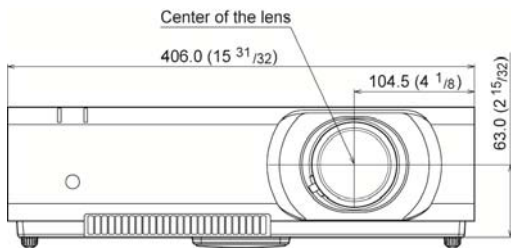

Dimensions (Front)

Unit: mm (inches)

Dimensions (Bottom)

Connector Panels

Optical		
Light Output / Color Light Output	4000 lumens (Lamp mode: High) 3200 lumens (Lamp mode: Standard) 2600 lumens (Lamp mode: Low)	
LCD Panels	0.64" x 3 BrightEra LCD Panel	
Panel Display Resolution	WUXGA (1920x1200 dots)	
Contrast Ratio	2,500:1 (Full white/full black) * ¹	
Light Source	Ultra high-pressure mercury lamp 250 W type	
Recommended Lamp Replacement Time* ²	3000H (Lamp mode: High) 4000H (Lamp mode: Standard) 5000H (Lamp mode: Low)	
Filter Cleaning Cycle* ²	Max. 5000H Same time as the lamp replacement is recommended	
Projection Lens	Zoom / Focus	Approx. 1.45x Manual Zoom / Manual Focus
	Lens Shift	Manual, Vertical +/- 5% Horizontal +/- 4%
	Throw Ratio	1.5:1 to 2.2:1
Screen Size	40" to 300"	
Interface		
Computer and Video Input/Output	INPUT A	Mini D-sub 15-pin (RGB/Y Pb Pr) Audio: Stereo mini jack
	INPUT B/C	HDMI (Digital RGB/Y Pb Pr, Digital Audio) (HDCP support)
	VIDEO IN	Phono jack Audio: Phono jack (x2)
	S VIDEO IN	Mini DIN 4-pin Audio: Shared with VIDEO IN
	Monitor OUT	Mini D-sub 15-pin (from INPUT A)
	Audio OUT	Stereo mini jack (variable out)* ³
Other Signal Input/Output	RS-232C	D-sub 9-pin
	LAN	RJ-45, 10BASE-T/100BASE-TX
	USB	Type-A, Type-B
	Microphone input	Mini jack
General		
Speaker	12Wx1 (monaural)	
Scanning Frequency	H: 19 to 92 kHz, V: 48 to 92 Hz	
Display Resolution	Computer Signal Input	Maximum display resolution : 1920x1200 dots
	Video Signal Input	480/60i, 576/50i, 480/60p, 576/50p, 720/60p, 720/50p, 1080/60i, 1080/50i The following item are available for digital signal only ; 1080/60p, 1080/50p, 1080/24p
Color System	NTSC3.58, PAL, SECAM, NTSC4.43, PAL-M, PAL-N	
UPC Code	0 27242 87800 6	
EAN / JAN Code	49 05524 97048 7	
Power Requirements	AC 100 V to 240 V, 3.6 A to 1.6 A, 50 Hz/60 Hz	
Power Consumption	353 W (AC 100 V-120 V) 334 W (AC 220 V-240 V)	
Standby Mode Power Consumption	4.7 W (Std)/ 0.5 W (Low) (AC 100V-120 V) 4.9 W (Std)/ 0.5 W (Low) (AC 220V-240 V)	
Dimensions (WxHxD) (without protrusion)	406 x 113 x 330.5 mm 15 31/32 x 4 7/16 x 13 "	
Mass	5.7 kg / 12 lb	
Optional Accessories		
Replacement Lamp	LMP-C250	
USB Wireless LAN module	IFU-WLM3	
Service Parts		
Replacement Filter	4-415-961-01 (FILTER) (Filters are cleanable)	
Replacement Remote	1-490-463-11 (RM-PJ8)	