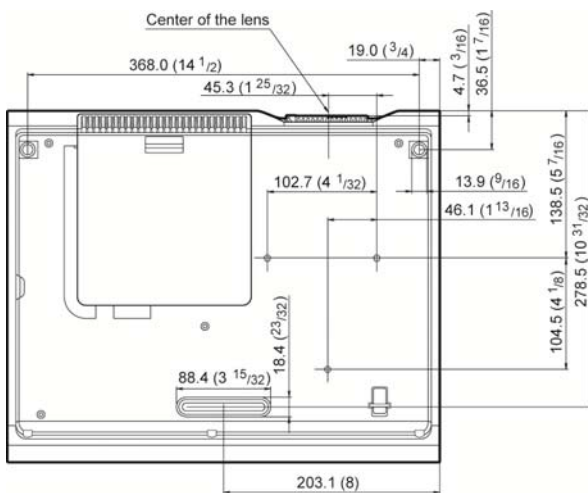

Dimensions (Front)

Unit: mm (inches)

Dimensions (Bottom)

Connector Panels

Optical		
Light Output / Color Light Output	4000 lumens (Lamp mode: High) 3200 lumens (Lamp mode: Standard) 2600 lumens (Lamp mode: Low)	
LCD Panels	0.64" x 3 BrightEra LCD Panel	
Panel Display Resolution	WUXGA (1920x1200 dots)	
Contrast Ratio	2,500:1 (Full white/full black) * ¹	
Light Source	Ultra high-pressure mercury lamp 250 W type	
Recommended Lamp Replacement Time* ²	3000H (Lamp mode: High) 4000H (Lamp mode: Standard) 5000H (Lamp mode: Low)	
Filter Cleaning Cycle* ²	Max. 5000H Same time as the lamp replacement is recommended	
Projection Lens	Zoom / Focus	Approx. 1.45x Manual Zoom / Manual Focus
	Lens Shift	Manual, Vertical +/- 5% Horizontal +/- 4%
	Throw Ratio	1.5:1 to 2.2:1
Screen Size	40" to 300"	
Interface		
Computer and Video Input/Output	INPUT A	Mini D-sub 15-pin (RGB/Y Pb Pr) Audio: Stereo mini jack
	INPUT B/C	HDMI (Digital RGB/Y Pb Pr, Digital Audio) (HDCP support)
	VIDEO IN	Phono jack Audio: Phono jack (x2)
	S VIDEO IN	Mini DIN 4-pin Audio: Shared with VIDEO IN
	Monitor OUT	Mini D-sub 15-pin (from INPUT A)
	Audio OUT	Stereo mini jack (variable out)* ³
Other Signal Input/Output	RS-232C	D-sub 9-pin
	LAN	RJ-45, 10BASE-T/100BASE-TX
	USB	Type-A, Type-B
	Microphone input	Mini jack
General		
Speaker	12Wx1 (monaural)	
Scanning Frequency	H: 19 to 92 kHz, V: 48 to 92 Hz	
Display Resolution	Computer Signal Input	Maximum display resolution : 1920x1200 dots
	Video Signal Input	480/60i, 576/50i, 480/60p, 576/50p, 720/60p, 720/50p, 1080/60i, 1080/50i The following item are available for digital signal only ; 1080/60p, 1080/50p, 1080/24p
Color System	NTSC3.58, PAL, SECAM, NTSC4.43, PAL-M, PAL-N	
UPC Code	0 27242 87800 6	
EAN / JAN Code	49 05524 97048 7	
Power Requirements	AC 100 V to 240 V, 3.6 A to 1.6 A, 50 Hz/60 Hz	
Power Consumption	353 W (AC 100 V-120 V) 334 W (AC 220 V-240 V)	
Standby Mode Power Consumption	4.7 W (Std)/ 0.5 W (Low) (AC 100V-120 V) 4.9 W (Std)/ 0.5 W (Low) (AC 220V-240 V)	
Dimensions (WxHxD) (without protrusion)	406 x 113 x 330.5 mm 15 31/32 x 4 7/16 x 13 "	
Mass	5.7 kg / 12 lb	
Optional Accessories		
Replacement Lamp	LMP-C250	
USB Wireless LAN module	IFU-WLM3	
Service Parts		
Replacement Filter	4-415-961-01 (FILTER) (Filters are cleanable)	
Replacement Remote	1-490-463-11 (RM-PJ8)	